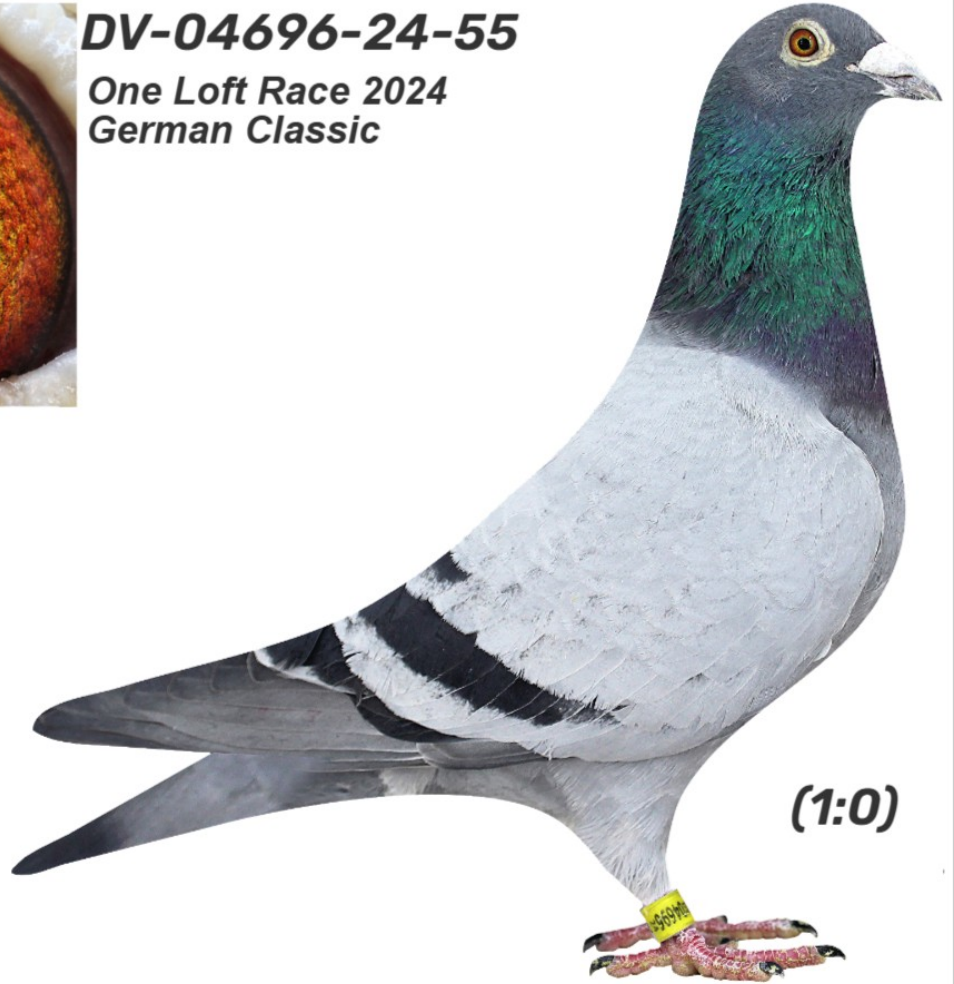

DV-04696-24-55

**One Loft Race 2024
German Classic**

(1:0)