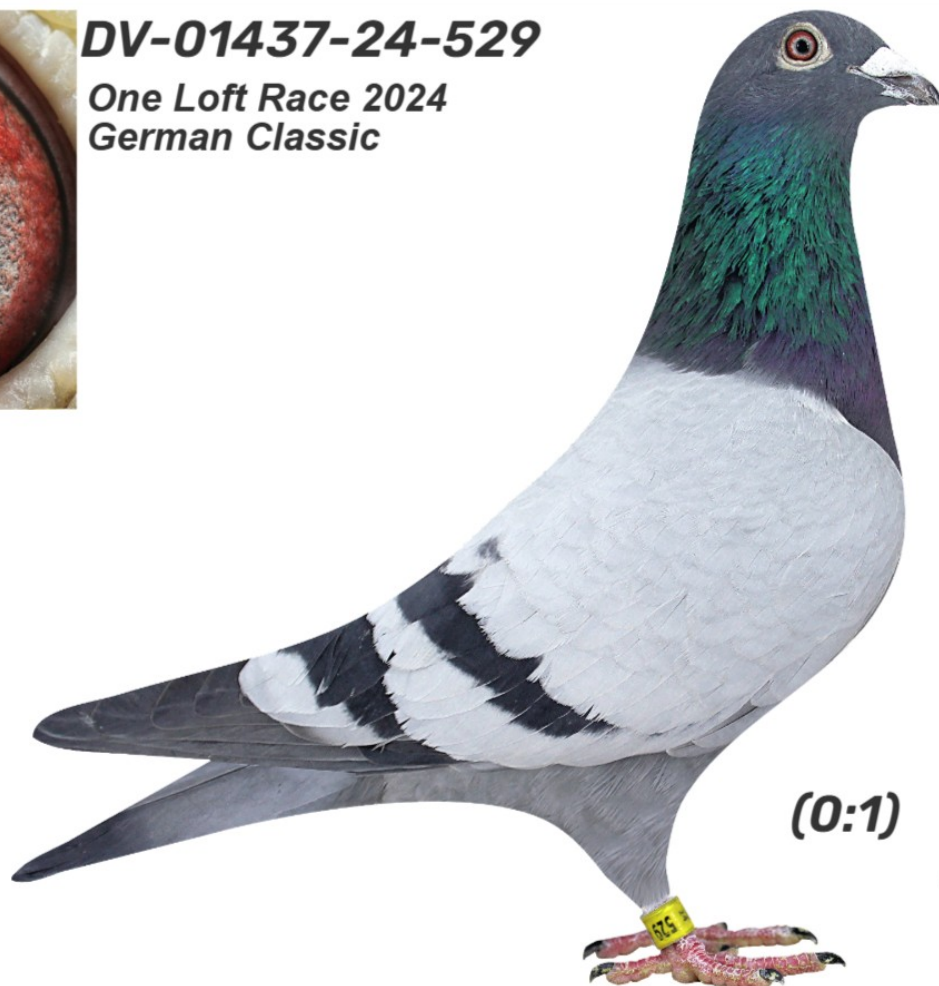

**DV-01437-24-529**

**One Loft Race 2024  
German Classic**

**(0:1)**