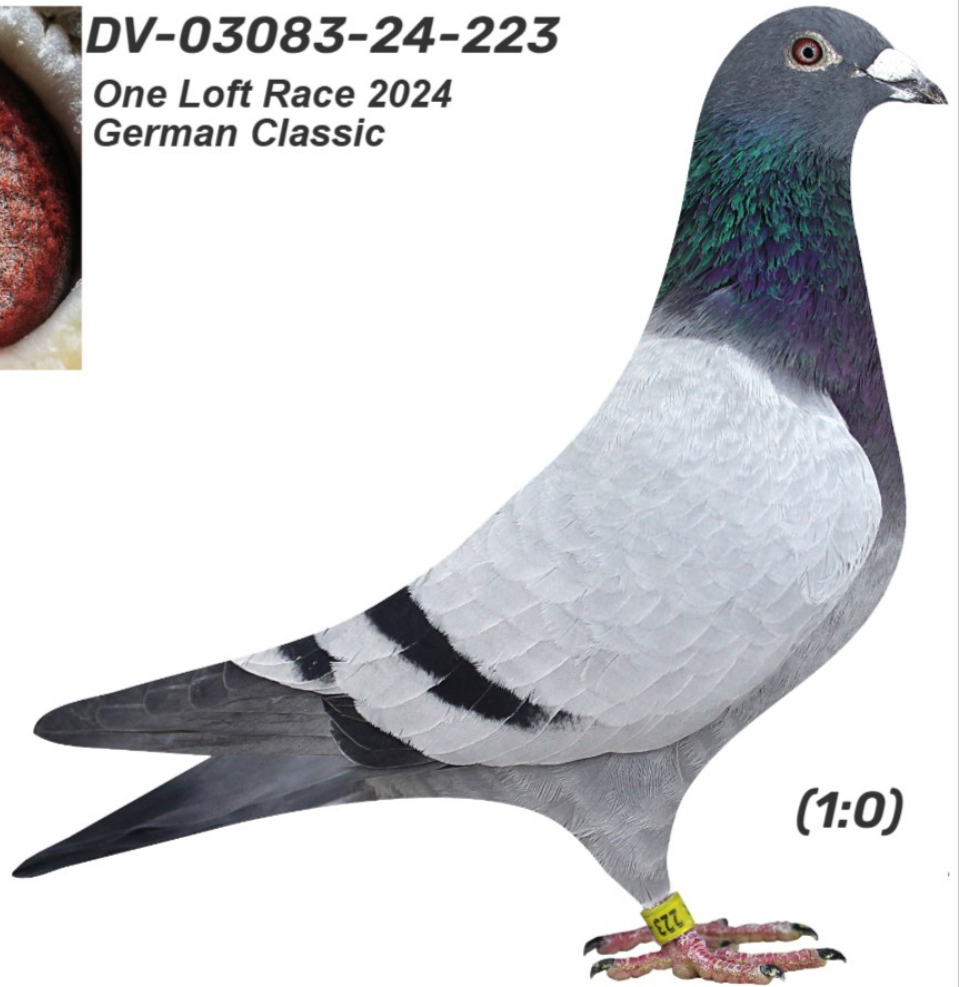

**DV-03083-24-223**

**One Loft Race 2024  
German Classic**

**(1:0)**