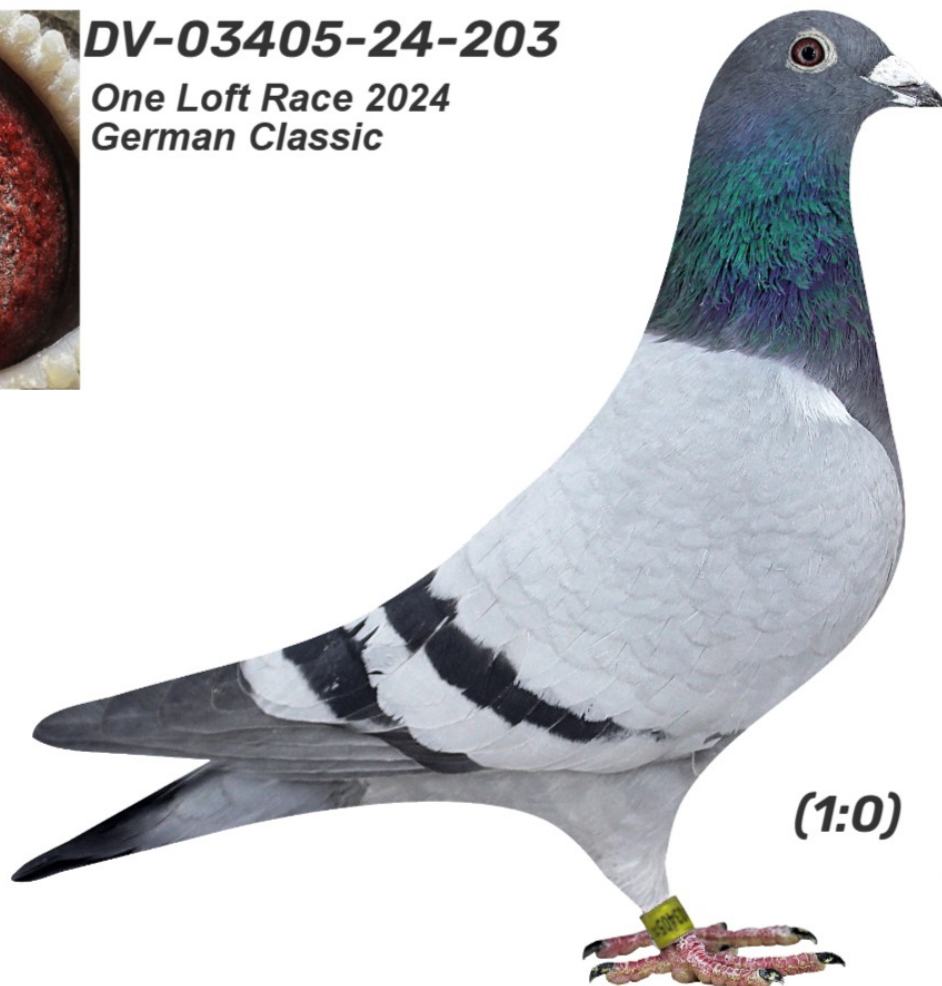

DV-03405-24-203

**One Loft Race 2024
German Classic**

(1:0)