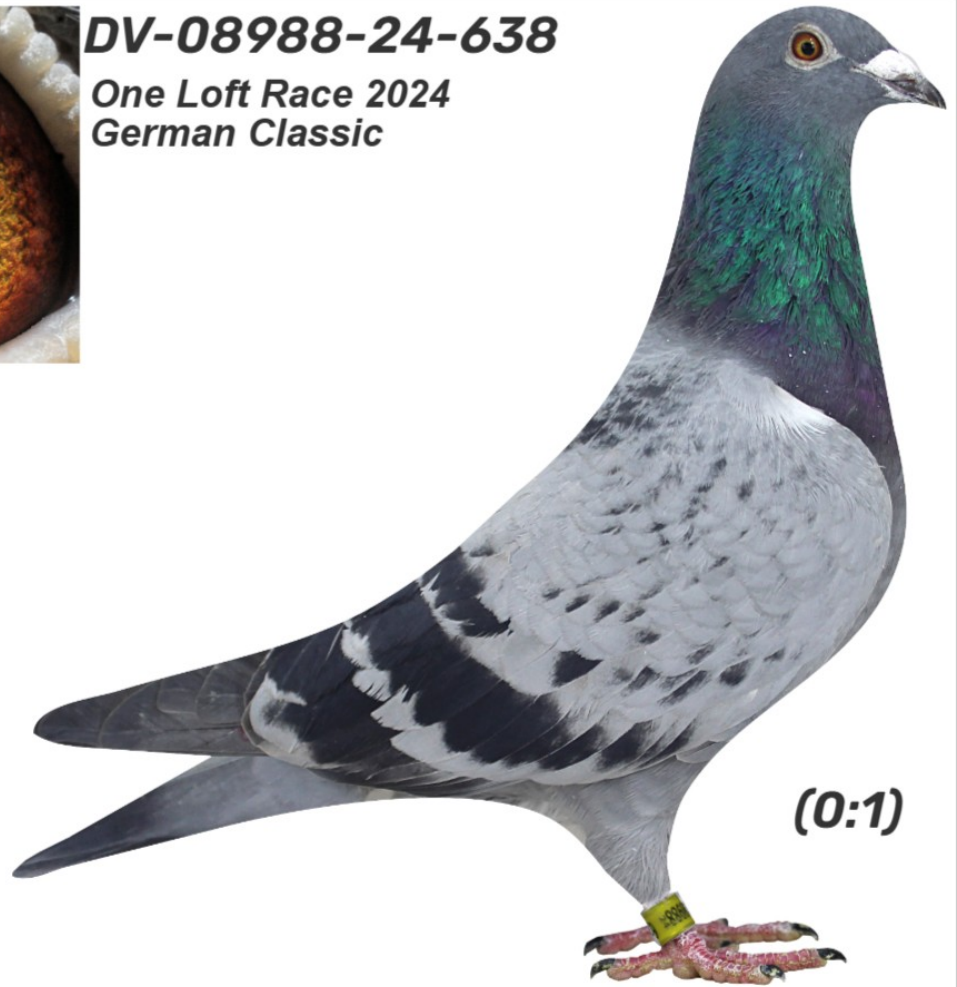

**DV-08988-24-638**

**One Loft Race 2024  
German Classic**

**(0:1)**