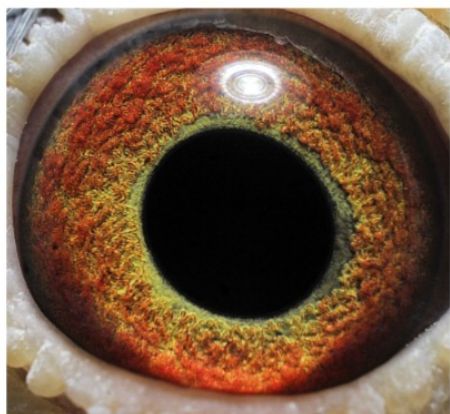

DV-03095-24-654 oryg. ZG Bott (100% Kruger), linia "Titan", "Blue Sky", "Black Power", "Black Pearl"

DV-03095-24-654
oryg. ZG Bott
(Kruger/ Diels)
linia "Titan", "Blue Sky"
"Black Power", "Black Pearl"