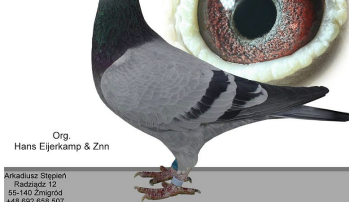

Org.
Hans Eijerkamp & Znn

NL-2005-2104848

0-1

"4848"