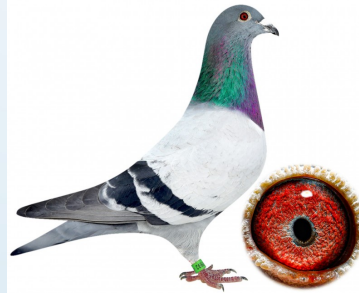

**DV-7814-23-494**

Markus Sottor, Inbred, Son Best kittel x Daughter Blue Best Kittel

**IT-21-068034**

SEBA 34 Cimpean Sebastian  
Gr.daughter ORNAT 1 Semifinal AS  
Golden 2021 275km 1.020p. 156  
Final 330km 623 p. Full sister to  
PAOLA 4 Final Extra Derby Fast  
Pigeons Rimini 607 km only 25  
pigeons in the first day !!

**PL-023-23-7992**

Inbred PORSCHE 911 & PRINCE  
PORSCHE

**DV-07274-15-1110**

BLUE LILI Hardy Kruger HANIBALL  
(son DA VINCI & gchr. BARCO) x  
PENELOPE (dt. BLACK POWER &  
LETIZIA) Genotype AB Mother PL-  
082-19-1617 69 Pr. final race 500  
km Braganca Derby Corabia Winter  
HALF SISTER OF MOTHER 1 ACE  
ZAGREB Team Jania- Lach !!