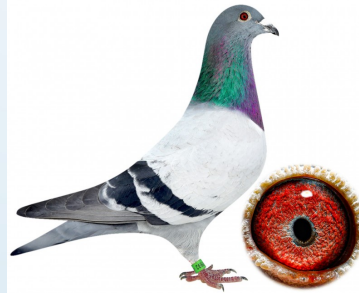

PL-023-23-7992

Inbred PORSCHE 911 & PRINCE
PORSCHE