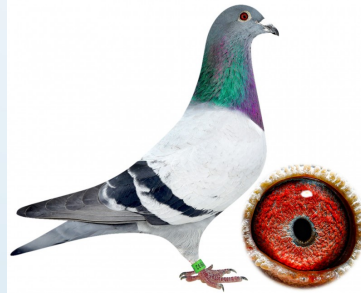

DV-7814-23-494

Markus Sottor, Inbred, Son Best kittel x Daughter Blue Best Kittel

IT-21-068034

SEBA 34 Cimpean Sebastian
Gr.daughter ORNAT 1 Semifinal AS
Golden 2021 275km 1.020p. 156
Final 330km 623 p. Full sister to
PAOLA 4 Final Extra Derby Fast
Pigeons Rimini 607 km only 25
pigeons in the first day !!

PL-023-23-7992

Inbred PORSCHE 911 & PRINCE
PORSCHE

DV-07274-15-1110

BLUE LILI Hardy Kruger HANIBALL
(son DA VINCI & gchr. BARCO) x
PENELOPE (dt. BLACK POWER &
LETIZIA) Genotype AB Mother PL-
082-19-1617 69 Pr. final race 500
km Braganca Derby Corabia Winter
HALF SISTER OF MOTHER 1 ACE
ZAGREB Team Jania- Lach !!