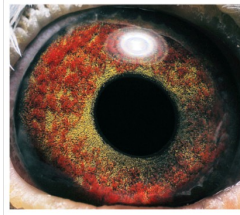

DV-06562-24-445

One Loft Race 2024, German Classic

DV-06562-24-445
One Loft Race 2024
German Classic

(1:0)

	♂
--	---

	♀
--	---

♂	
---	--

♀	
---	--