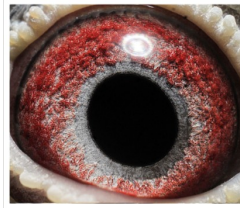

DV-03405-24-203

One Loft Race 2024, German Classic

DV-03405-24-203
One Loft Race 2024
German Classic

(1:0)

	♂
--	---

	♀
--	---

♂	
---	--

♀	
---	--