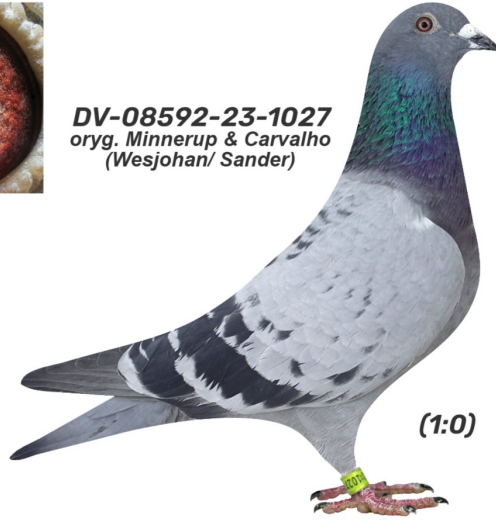

DV-08592-23-1027

oryg. Minnerup & Carvalho (Wesjohan/ Sander)

DV-08592-23-1027
 oryg. Minnerup & Carvalho
 (Wesjohan/ Sander)

(1:0)

	♂
--	---

	♀
--	---

♂	
---	--

♀	
---	--

♂	
---	--

♀	
---	--