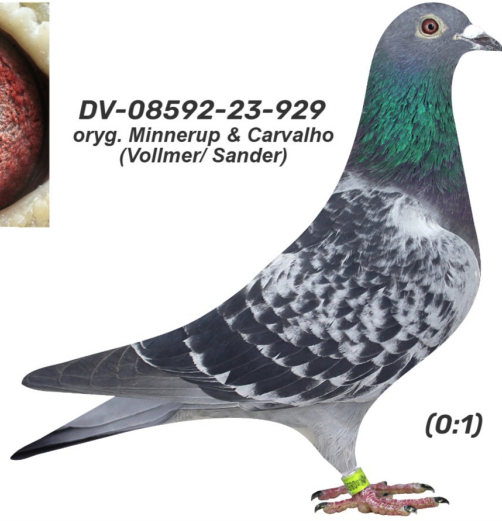

DV-08592-23-929

oryg. Minnerup & Carvalho (Vollmer/ Sander)

DV-08592-23-929
 oryg. Minnerup & Carvalho
 (Vollmer/ Sander)

(0:1)

	♂
--	---

	♀
--	---

♂	
---	--

♀	
---	--

♂	
---	--

♀	
---	--