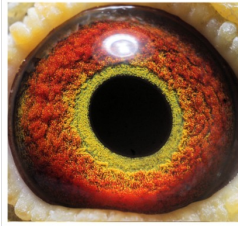

**DV-0516-22-2097**

oryg. Rainer Püttmann (100% Koopman), linia "Kleine Dirk", "Magic Man", "Ermerveen's Hope"

**DV-0516-22-2097**  
 oryg. Rainer Püttmann  
 (100% Koopman)  
 linia "Kleine Dirk"  
 "Magic Man"  
 "Ermerveen's Hope"

(1:0)

	♂
--	---

	♀
--	---

♂	
---	--

♀	
---	--

♂	
---	--

♀	
---	--