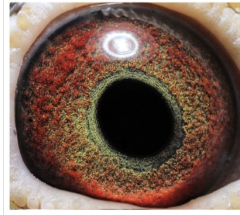

DV-07744-24-360

oryg. Ullrich Fransander (Van Gaver/ Kruger), linia "Finn", "Black Knight", "Dark Knight"

DV-07744-24-360
oryg. Ullrich Fransander
(Van Gaver/ Kruger)
linia "Finn", "Black Knight"
"Dark Knight"

(0:1)

	♂
--	---

	♀
--	---

♂	
---	--

♀	
---	--

♂	
---	--

♀	
---	--