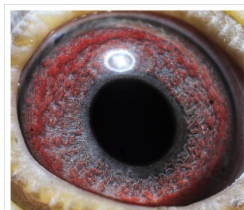

Rodowód gołębia

DV-03095-24-670

oryg. Ullrich Fransander (100% Tom Van Gaver), linia "Finn", "Ricky"

German Team

tel.: 511 607 710 www.naszechodowle.pl

DV-03095-24-670

oryg. Ullrich Fransander
(100% Tom Van Gaver)
linia "Finn", "Ricky"