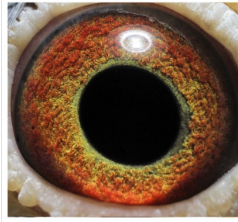

DV-03095-24-654

oryg. ZG Bott (100% Kruger), linia "Titan", "Blue Sky", "Black Power", "Black Pearl"

DV-03095-24-654
oryg. ZG Bott
(Kruger/ Diels)
linia "Titan", "Blue Sky"
"Black Power", "Black Pearl"

(1:0)

	♂
--	---

	♀
--	---

♂	
---	--

♀	
---	--

♂	
---	--

♀	
---	--