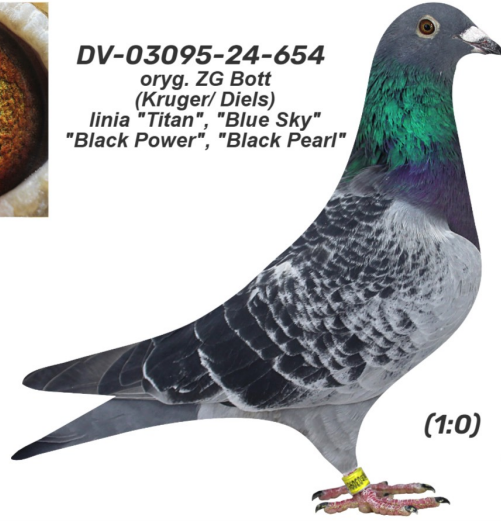

DV-03095-24-654

oryg. ZG Bott (100% Kruger), linia "Titan", "Blue Sky", "Black Power", "Black Pearl"

DV-03095-24-654
oryg. ZG Bott
(Kruger/ Diels)
linia "Titan", "Blue Sky"
"Black Power", "Black Pearl"

(1:0)

	♂
--	---

	♀
--	---

♂	
---	--

♀	
---	--

♂	
---	--

♀	
---	--