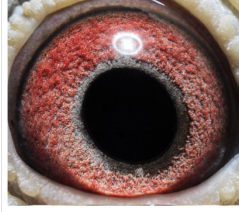

NL-2024-8614806

oryg. Minnerup & Carvalho, linia "Wonderaske", "Wolter", "Robineke"

NL-2024-8614806
 oryg. Minnerup & Carvalho
 linia "Wonderaske"
 "Wolter", "Robineke"

(0:1)

	♂
--	---

	♀
--	---

♂	
---	--

♀	
---	--