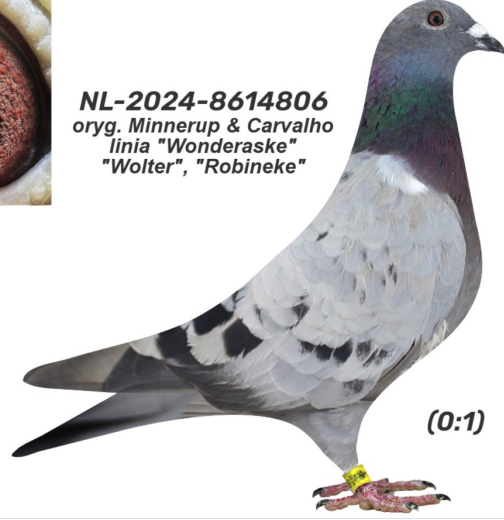

NL-2024-8614806

oryg. Minnerup & Carvalho, linia "Wonderaske", "Wolter", "Robineke"

NL-2024-8614806
 oryg. Minnerup & Carvalho
 linia "Wonderaske"
 "Wolter", "Robineke"

(0:1)

	♂
--	---

	♀
--	---

♂	
---	--

♀	
---	--

♂	
---	--

♀	
---	--