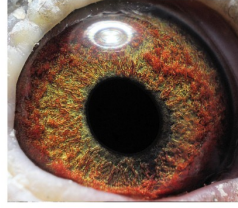

DV-08592-24-147

oryg. Minnerup & Carvalho (Leidemann), linia "Crack 19", "Prinve Porsche"

DV-08592-24-147
oryg. Minnerup & Carvalho
(Leidemann)
linia "Crack 19"
"Prinve Porsche"

(0:1)

	♂
--	---

	♀
--	---

♂	
---	--

♀	
---	--

♂	
---	--

♀	
---	--