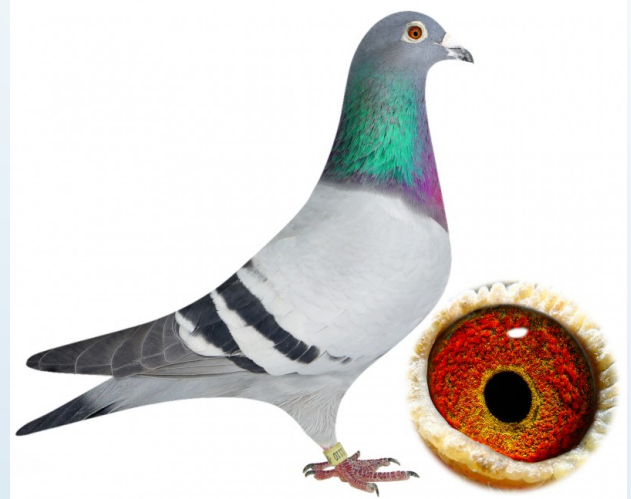

PL-23-24-370

Ojciec inbred Porsche 911 x Matka córka wybitnych gołębi Hardy Kruger (Haniball x Penelope), Linia super gołębi lotujących na WG

PL-023-23-7992

Lach Team, Inbred PORSCHE 911 & PRINCE PORSCHE

DV-07274-15-1110

BLUE LILI Hardy Kruger HANIBALL (son DA VINCI & gchr. BARCO) x PENELOPE (dt. BLACK POWER & LETIZIA) Genotype AB Mother PL-082-19-1617 69 Pr. final race 500 km Braganca Derby Corabia Winter HALF SISTER OF MOTHER 1 ACE ZAGREB Team Jania- Lach !!

CZ-21-0234-3111

Inbred PRINCE PORSCHE , Lubomir Kubacek

DV-07274-08-803

HANNIBALL "803" 12 results in 2010 977 As-P. 2-4-4-5-7-9-9-12-19-21-29 Son DA VINCI super birds in lofts & Mothes is grandchild BARCO Kopman (mother MESSI 2x1Pr.-2-7-8-9-13)

DV-07274-10-946

PENELOPE Daughter BLACK POWER & LETIZIA (sisters BLACK PEARL 5x1P.) full sisters "10-955 BLACK OCEAN" fly 4 results in 2010: 1-29-42-69 & 11 results in 2012: 1-2-9....