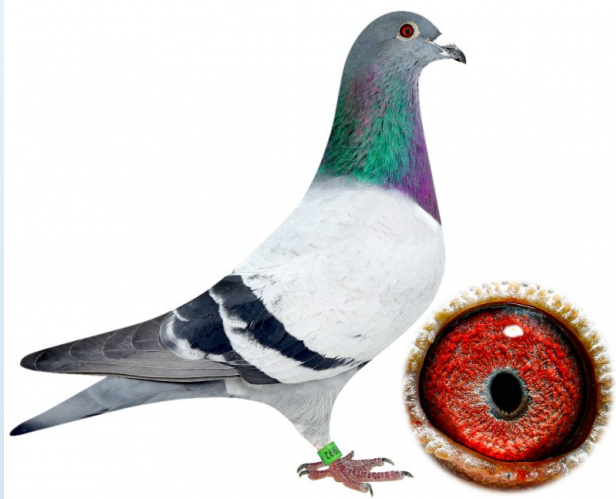

PL-23-24-370

Ojciec inbred Porsche 911 x Matka córka wybitnych gołębi Hardy Kruger (Haniball x Penelope), Linia super gołębi lotujących na WG

PL-023-23-7992

Lach Team, Inbred PORSCHE 911 & PRINCE PORSCHE

DV-07274-15-1110

BLUE LILI Hardy Kruger HANIBALL (son DA VINCI & gchr. BARCO) x PENELOPE (dt. BLACK POWER & LETIZIA) Genotype AB Mother PL-082-19-1617 69 Pr. final race 500 km Braganca Derby Corabia Winter HALF SISTER OF MOTHER 1 ACE ZAGREB Team Jania- Lach !!

CZ-21-0234-3111

Inbred PRINCE PORSCHE , Lubomir Kubacek

DV-07274-08-803

HANNIBALL "803" 12 results in 2010 977 As-P. 2-4-4-5-7-9-9-12-19-21-29 Son DA VINCI super birds in lofts & Mothes is grandchild BARCO Kopman (mother MESSI 2x1Pr.-2-7-8-9-13)

DV-07274-10-946

PENELOPE Daughter BLACK POWER & LETIZIA (sisters BLACK PEARL 5x1P.) full sisters "10-955 BLACK OCEAN" fly 4 results in 2010: 1-29-42-69 & 11 results in 2012: 1-2-9....