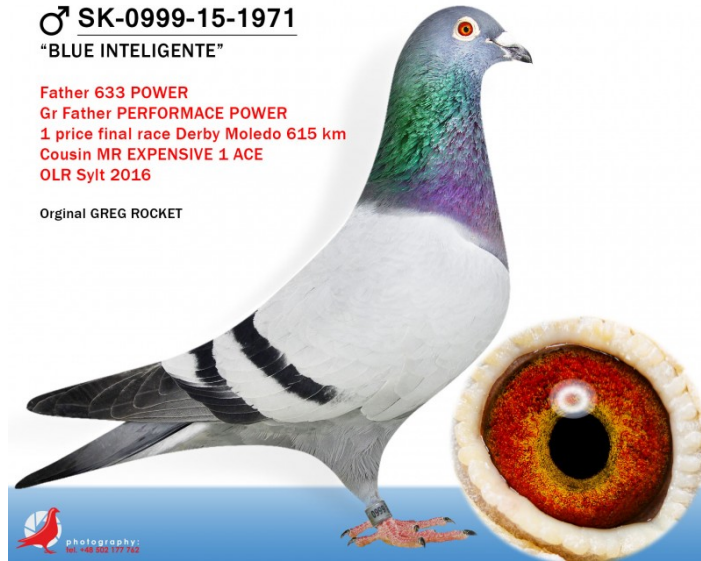

SK-0999-15-1971

oryg. Greg Rockets, "Blue Inteligente"

♂ **SK-0999-15-1971**

"BLUE INTELIGENTE"

Father 633 POWER
Gr Father PERFORMACE POWER
1 price final race Derby Moledo 615 km
Cousin MR EXPENSIVE 1 ACE
OLR Sylt 2016

Orginal GREG ROCKET

	♂
--	---

	♀
--	---

♂	
---	--

♀	
---	--

♂	
---	--

♀	
---	--