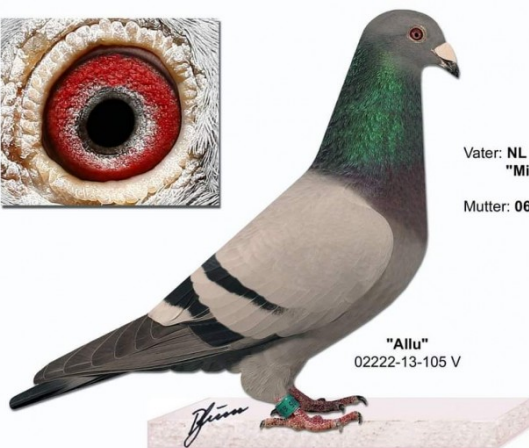

Rodowód gołębia

DV-02222-13-105

oryg. Gebr. Blum (Koopman/Bosua), "Allu", syn "Mighty Man Junior"

German Team

tel.: 511 607 710 www.naszhodowle.pl

Vater: NL 06-1597409
"Mighty Man Junior"

Mutter: 06364-10-1488

"Allu"
02222-13-105 V

Empty box with male symbol (♂) on the right side.

Empty box with female symbol (♀) on the right side.

Empty box with male symbol (♂) on the right side.

Empty box with female symbol (♀) on the right side.

Empty box with male symbol (♂) on the right side.

Empty box with female symbol (♀) on the right side.