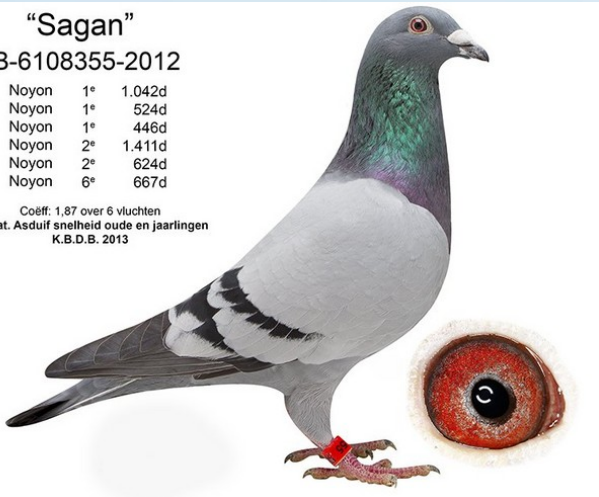

BE-18-6113170

Son SAGAN Patrick Boeckx SAGAN 1. Nat ASDUIF KBDB 2013 SNELHEID OUDE 2013 1-1-1-2-2-6 Coeff. 1.87 over 6 race Father of: "DV-20-339" 6/6 Pr. 14-15-18-26-42-55

DV-07814-16-431

Gr.daughter RUDY Father double gr.son DI CAPRIO Great Hen!! 1-1-4-4-5-6-6-10-13-13-14-19-20 Pr. in the RV. Sister DV-07814-16-326 2-2-2-4-4-...

"Sagan"

B-6108355-2012

Noyon	1^e	1.042d
Noyon	1^e	524d
Noyon	1^e	446d
Noyon	2^e	1.411d
Noyon	2^e	624d
Noyon	6^e	667d

Coeff. 1.87 over 6 vluchten
1e Nat. Asduif snelheid oude en jaarlingen
K.B.D.B. 2013