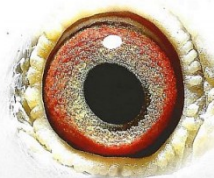

© Fotografie Jan Breed

+31 (0) 251 - 226828

www.janbreed.nl

Male symbol

Female symbol

Male symbol

Female symbol

Male symbol

Female symbol