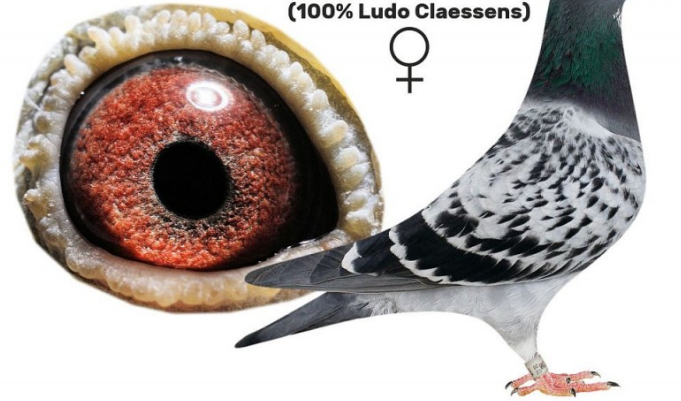

CZ-0238-20-176
oryg. Gustav Kocyan
(100% Ludo Claessens)