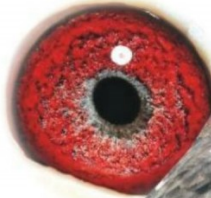

BELG-2005-5148626

oryg. Jos Thone

BELG-2011-5010288

Father: Valentino

Is father Olympiad bird Blackpool
Olympic Euro

Halfbrother Klein

Mother: Gouden grijs

1 National Brive 2004

The crow is father of:

1 Oostende	384 p.
32 Int. Bordeaux	10.717 p.
35 Nat. Agen	4.362 p.
73 Nat. Bourges	14.598 p.
88 Nat. C Argenton	6.099 p.

The crow is grandfather of

1 Prov. Tulle	666 p.
3 Nat. Tulle	6.974 p.
27 Nat. La Souterraine	13.089 p.
42 Nat. Bourges	33.524 p.

The crow is grgrandfather of

5 Nat. Perpignan (Ger)	1.246 p.