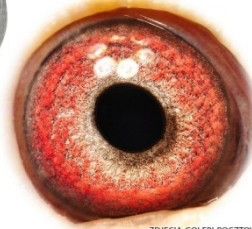

Rodowód gołębia

BELG-2012-5030661

oryg. Jos Thone, wnuk "Valentino"

Kobiela Marcin

tel.: 509 507 778 www.marcinkobiela.pl

♂ **BE-12-5030661**