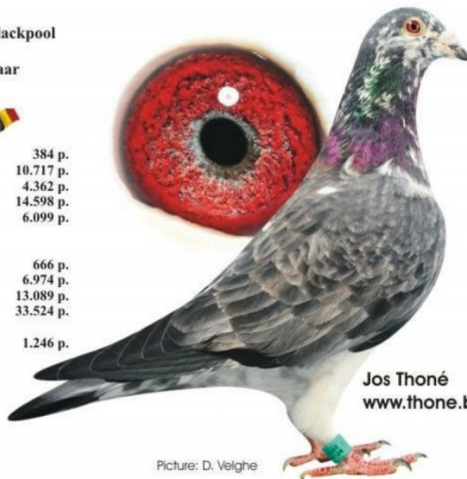

BELG-2005-5148626

oryg. Jos Thone

BELG-2011-5010288

Father: Valentino

Is father Olympiad bird Blackpool
Olympic Euro

Halfbrother Klein

Mother: Gouden grijs

1 National Brive 2004

The crow is father of:

1 Oostende	384 p.
32 Int. Bordeaux	10.717 p.
35 Nat. Agen	4.362 p.
73 Nat. Bourges	14.598 p.
88 Nat. C Argenton	6.099 p.

The crow is grandfather of

1 Prov. Tulle	666 p.
3 Nat. Tulle	6.974 p.
27 Nat. La Souterraine	13.089 p.
42 Nat. Bourges	33.524 p.

The crow is grgrandfather of

5 Nat. Perpignan (Ger)	1.246 p.