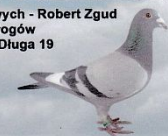

Rodowód Pedigree Abstammung

BELG-2015-6075973 ♂
Inbred "Di Caprio"
"Di Caprio"
1/1926; 1/1580; 1/1278; 3/1267;
8/2622; 12/1583
Di Caprio is grandson
"Olympiade 003"
2 nat. As KBDB 2002
1/390; 2/485; 2/227; 2/294
1/1931; 1/1393; 2/795; 2/1242;
3/1322; 4/873; 4/454; 4/393;
7/716; 8/779; 9/874; 11/624;
11/505; 11/460

PL-0206-16-9865
Inbred Olympiade 003
"Olympiade 003"
2 nat. As KBDB 2002
1/390; 2/485; 2/227; 2/294
1/1931; 1/1393; 2/795; 2/1242;
3/1322; 4/873; 4/454; 4/393;
7/716; 8/779; 9/874; 11/624;
11/505; 11/460

BELG-2010-6146257 ♀
Inbred Olympiade 003
"Olympiade 003"
2 nat. As KBDB 2002
1/390; 2/485; 2/227; 2/294
1/1931; 1/1393; 2/795; 2/1242;
3/1322; 4/873; 4/454; 4/393;
7/716; 8/779; 9/874; 11/624;
11/505; 11/460

BELG-2014-6241630 ♂
son Di Caprio
"Di Caprio"
1/1926; 1/1580; 1/1278; 3/1267;
8/2622; 12/1583
Di Caprio is grandson
"Olympiade 003"
2 nat. As KBDB 2002
1/390; 2/485; 2/227; 2/294
1/1931; 1/1393; 2/795; 2/1242;
3/1322; 4/873; 4/454; 4/393;
7/716; 8/779; 9/874; 11/624;
11/505;

BELG-2014-6241461 ♀
granddaughter "Di Caprio"
daughter "Blauwe Kannibaal Junior"
"Di Caprio":
Leo Hiermans
1/1926; 1/1580; 1/1278; 3/1267;
8/2622; 12/1583
"Blauwe Kannibaal Junior":
1/1322; 1/1100; 2/12478

BELG-2008-6372837 ♂
son Olympiade 003
"Olympiade 003"
2 nat. As KBDB 2002
1/390; 2/485; 2/227; 2/294
1/1931; 1/1393; 2/795; 2/1242;
3/1322; 4/873; 4/454; 4/393;
7/716; 8/779; 9/874; 11/624;
11/505; 11/460

BELG-2008-6368056 ♀
granddaughter Olympiade 003

BELG-2005-6045015 ♂
"Di Caprio"
Leo Hiermans
1/1926; 1/1580; 1/1278; 3/1267;
8/2622; 12/1583

BELG-2006-2075920 ♀
"Lady 20"
D&L van Dyck

BELG-2011-6240027 ♂
"Blauw Kannibaal Junior"
D&L van Dyck
1/1322; 1/1100; 2/12478

BELG-2012-6142062 ♀
Daughter "Di Caprio"
D&L van Dyck
"Di Caprio":
1/1926; 1/1580; 1/1278; 3/1267;
8/2622;

BELG-2001-6455003 ♂
"Olympiade 003"
2 nat. As KBDB 2002
1/390; 2/485; 2/227; 2/294
1/1931; 1/1393; 2/795; 2/1242;
3/1322; 4/873; 4/454; 4/393;

BELG-2006-6410611 ♀
granddaughter "Olympiade 003"
1/2 sister to:
"045-02";
1 Nat As Ave Reg 2005
2 Nat As Ave Reg

BELG-2007-6399396 ♂
"Saffier" son Olympiade 003
father to:
1 As Antwerp 2008
1 AS M found 2008
1 Nat As

BELG-2007-6369504 ♀

BELG-2003-6192777 ♂
"Di Caprio"
son "Olympiade 003"

BELG-2000-6141499 ♀
"Saver 04"

BELG-2002-6503571 ♂
pops. "De Van Dyck"; "Dee D&L"; winks
"Kannibaal"

BELG-2001-6382308 ♀
pops. F. Van Borendonck, cocka "Het
Kamp";
F. As S&F Kamp

BELG-2006-6338800 ♂
grandson "Olympiade 003"
D&L van Dyck
father to: Blauwe Kannibaal

BELG-2005-6453989 ♀
"Saver 04"
D&L van Dyck
mother to: Blauwe Kannibaal

BELG-2005-6045015 ♂
"Di Caprio"
Leo Hiermans
1/1926; 1/1580; 1/1278; 3/1267; 8/2622;

BELG-2006-6210001 ♀
"Saver 04"
D&L van Dyck

BELG-1998-6160968 ♂
father "Olympiade 003"

BELG-1995-6302321 ♀
"Lute Goud"
mother "Olympiade 003"

BELG-2004-6470912 ♂
son Olympiade 003
"Olympiade 003"
2 nat. As KBDB

BELG-2003-6032897 ♀
"Saver"
mother

BELG-2001-6455003 ♂
"Olympiade 003"
2 nat. As KBDB 2002
1/390; 2/485; 2/227; 2/294
1/1931; 1/1393; 2/795; 2/1242;

BELG-2002-6114797 ♀
"Singer"
mother to "045-02";
1488; 4/1380; 1/284; 3/1910; 10/1696;

BELG-2005-6045251 ♂
"Saver"
brother to "De Saver"

BELG-1999-6229502 ♀
"Saver"
mother to "045-02";
10327

Hodowla Gołębi Pocztowych - Robert Zgud
Oddział PZHGP 0206 - Głogów
67-210 Przedmieście, ul. Długa 19
tel. 577 101 329
www.robertzgud.pl