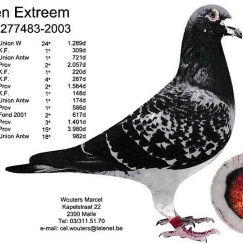

B-13-6179869 W

BELG-2003-6277483

oryg. Marcel Wouters, "Den Extreem"

BELG-2010-6251643

oryg. Marcel Wouters, linia "De Leeuw"

BELG-2010-6251525

oryg. Marcel Wouters, syn "De Leeuw"

BELG-2005-6116293

oryg. Marcel Wouters, córka "De Leeuw"

Den Extreem
B-6277483-2003