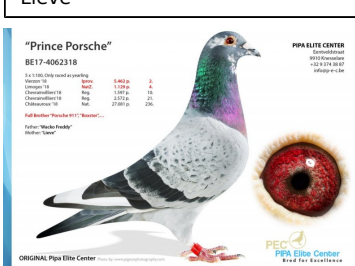

BELG-2017-4062318 ♂

oryg. PIPA Elite Center, "Prince Porsche", syn "Wacko Freddy" x "Lieve"