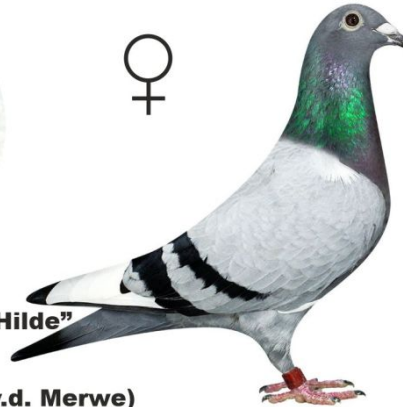

NL-2017-1262156

oryg. Batenburg (v.d. Merwe), córka "New Laureaat", wnuczka "New Witbuik" x "Hilde"

NL-2017-1262156

córka
„New Laureaat”
wnuczka
„New Witbuik” x „Hilde”

oryg. Batenburg (v.d. Merwe)

BELG-2008-2222675

oryg. PEC & Batenburg-v.d. Merwe, "New Laureaat"

BE08-2222675
"New Laureaat"

1st International Barcelona 2013 &
Winner Golden Wing Barcelona 2013

Barcelona 2011 (1340 m/m)
8th National – 12,281 pigeons
Barcelona 2012 (1061 m/m)
323rd National – 11,590 pigeons
Barcelona 2013 (944 m/m)
1st National – 10,685 pigeons
1st International – 25,382 pigeons

Mother is bred by Dr. Carlo Gyselbrecht and is
Inbred "Laureaat Barcelona" (Gyselbrecht)
1st International Barcelona – 20,925 pigeons 1995

Raced by Luc Wiels (BE)

PIPA.be
Owned by
Pigeon Paradise
PAPA-Elite Center & Batenburg-Van De Merwe