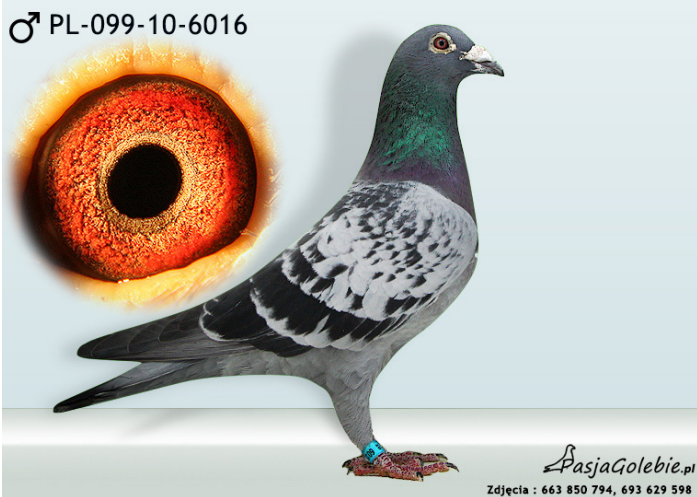

Hodowla 2000 v4 ©

PL-099-10-6016

oryg. Arkadiusz Konieczny (Vitus Möller), pełny brat "5038"

BELG-2011-3173970

oryg. Gaby Vandenabeele, córka "Rudy" x "Justina"

DV-02896-06-375

oryg. Vitus Möller, ojciec "5038"

This block features a male pigeon with a grey and black patterned body. To its left is a circular inset showing a close-up of its eye ring, which has a white outer ring and a reddish-brown inner ring. The pigeon's head is turned to the right, and it has a small red eye. The background is a solid yellow color.